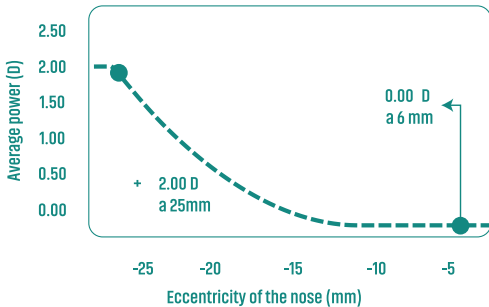

Full central view without blur

Temporal part of the lens

Highest peak of horizontal Progressive Addition

Nasal part of the lens

Lowest peak of horizontal addition

Myopia Control.

Reference

Indicated for ages: 12 to 20