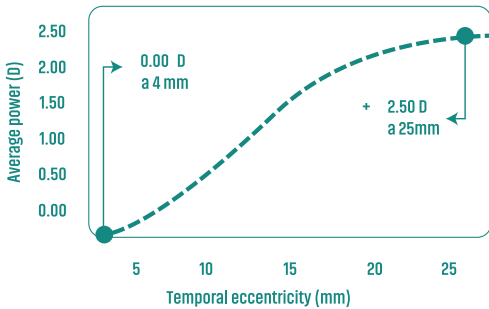

Full central view without blur

Temporal part of the lens

Highest peak of horizontal Progressive Addition

Nasal part of the lens

Lowest peak of horizontal addition

Myopia Control.

Reference

Indicated for ages: 12 to 20