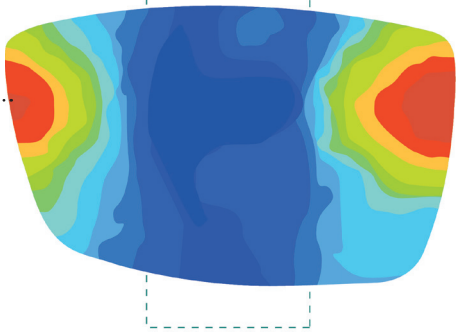

We present SIOU MYO TEENS, an innovation in the field of ocular myopia control.

Designed specifically to address myopia, this revolutionary lens provides an evolutionary and flexible approach to improving your visual capabilities.

Full central view without blur

Temporal part of the lens

Highest peak of horizontal Progressive Addition

Nasal part of the lens

Lowest peak of horizontal addition

Myopia Control.

Reference

Indicated for ages: 12 to 20

- Aspherical lenses;
- Markings of the user's initials;
- Progressive displacement (decentration);
- Variable corridor.

Available in all materials.
 Available heights: 14 | 16 | 18 | 20
 Addition: de 1.00 a 5.00